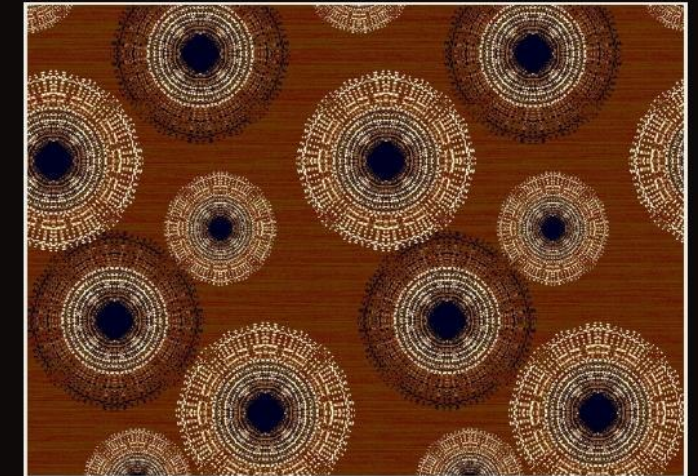

AMBER BROWN – 6106

---

Dimensions Of Roll : 4mtr x 25 mtr

---

Total Thickness : 16 mm

---

Hospitality industry