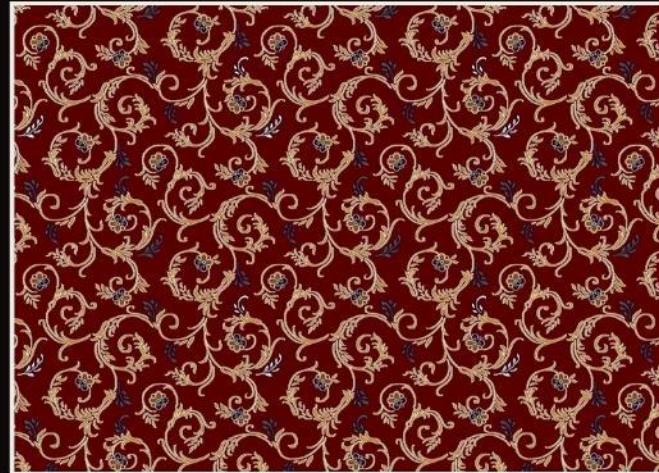

CRIMSON RED – 6415

Dimensions Of Roll : 4mtr x 25 mtr

Total Thickness : 16 mm

Hospitality industry