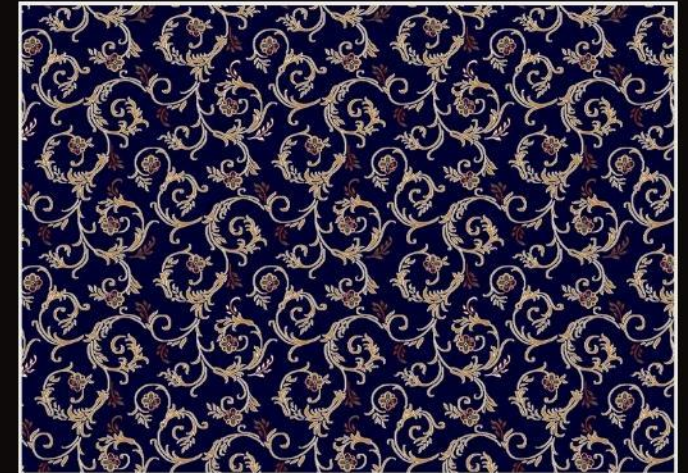

MUGHAL BLUE – 6414

Dimensions Of Roll : 4mtr x 25 mtr

Total Thickness : 16 mm

Hospitality industry