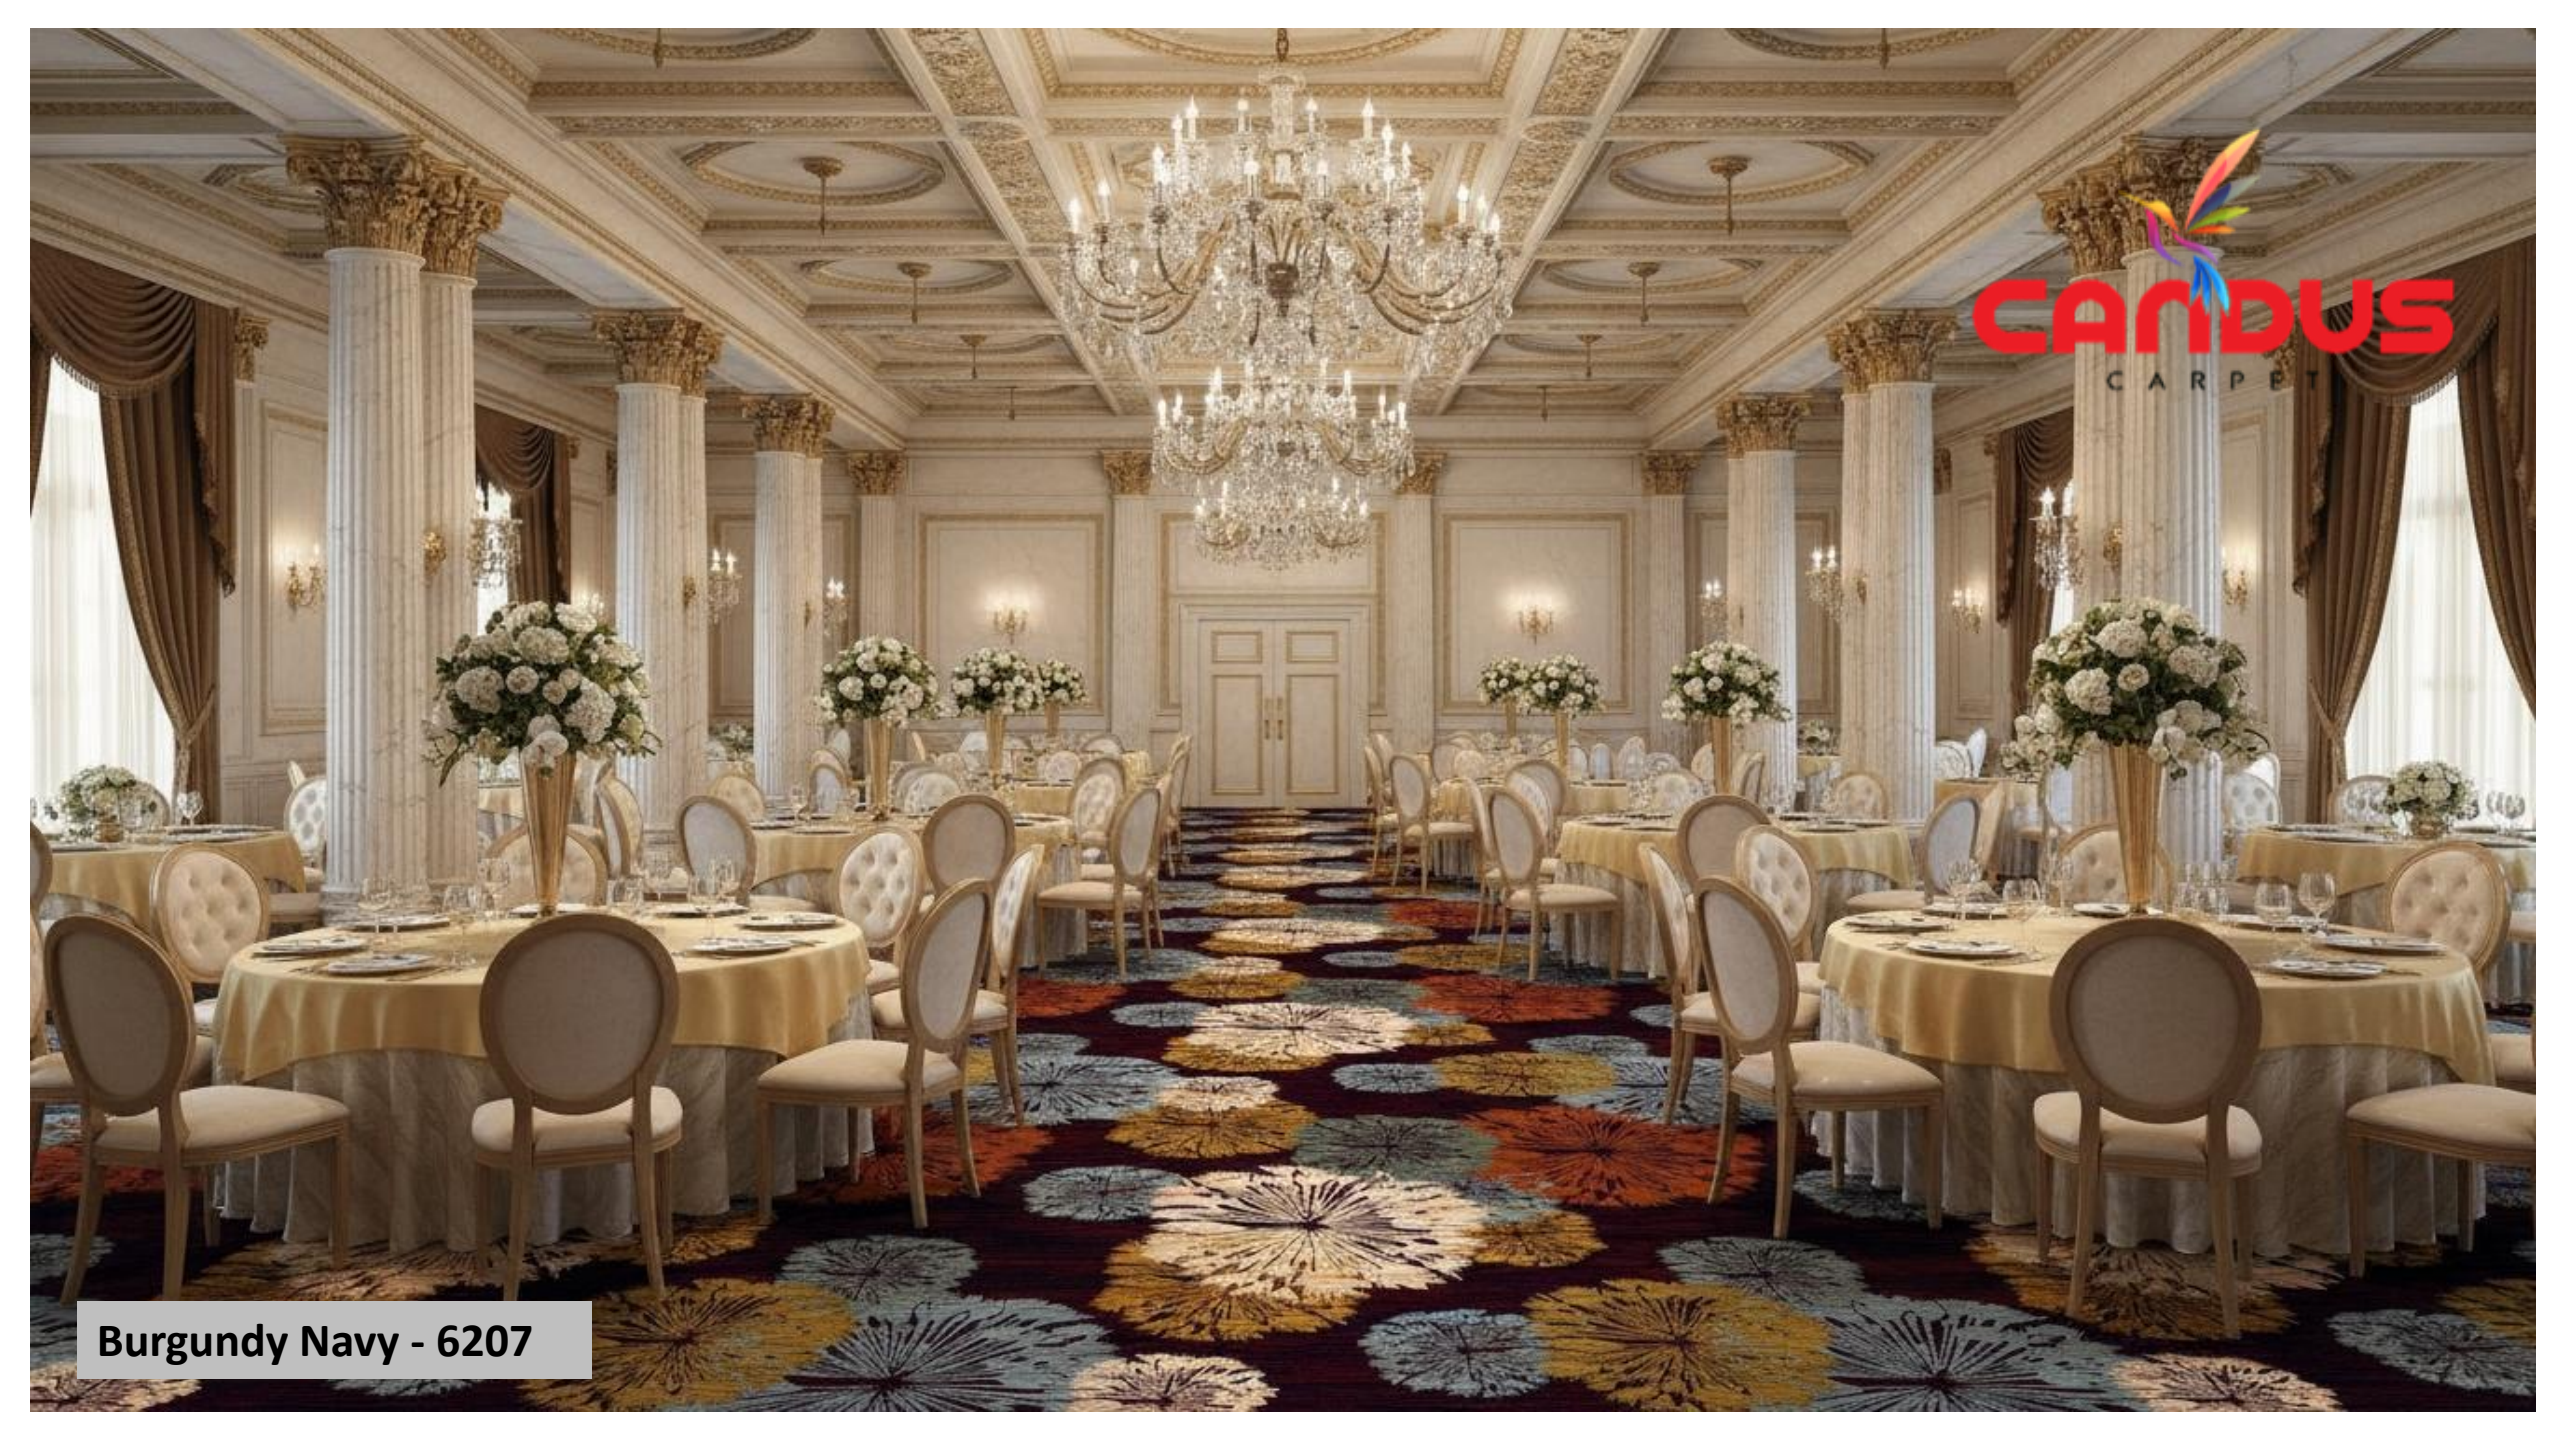

CANDUS
CARPET

Burgundy Navy - 6207